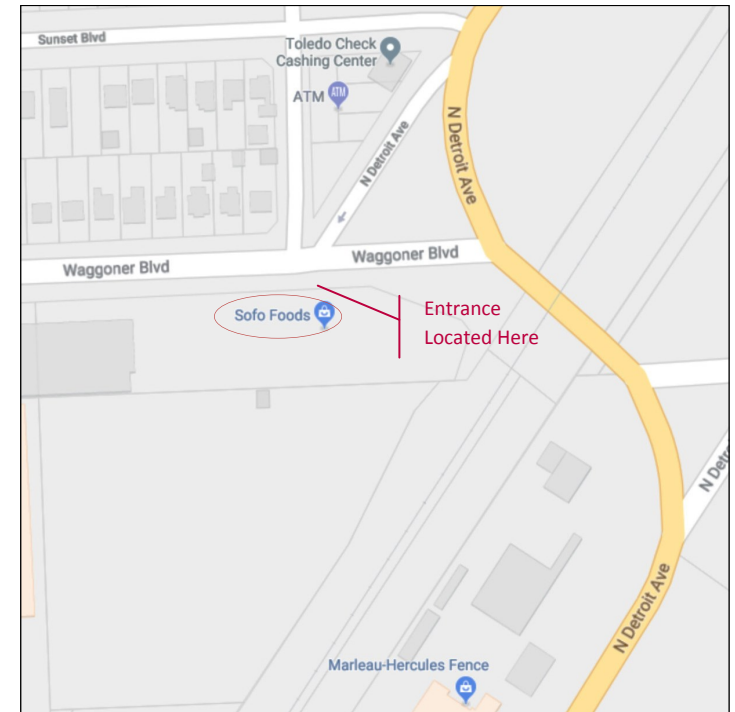

Directions to SOFO FOODS

**253 Waggoner Blvd
Toledo, Oh 43612
800-447-4211 x450**

I 75 N/S

Exit 210 Alexis Rd/Rte 184. Head west to Detroit Ave. Turn left and get in the left hand lane. Go to the first light, turn left, go under the train overpass, get in the right hand lane. The next light looks straight ahead, see our driveway for docks on Waggoner Blvd.

Note If you go under the second train overpass you went to far. (Once in drive the gate phone is on the pole to the left, follow directions)

23 N/S to 475E to 75N

Exit 210 and follow above directions.

80/90 to Exit 64 (75N)

Exit 210 and follow above directions.

All Deliveries and Pickups must have appointments.

Receiving Hours

**Monday through Friday - 7am to 3pm
Please call 24 hours in advance.**

Leaving a voicemail does not constitute an appointment.